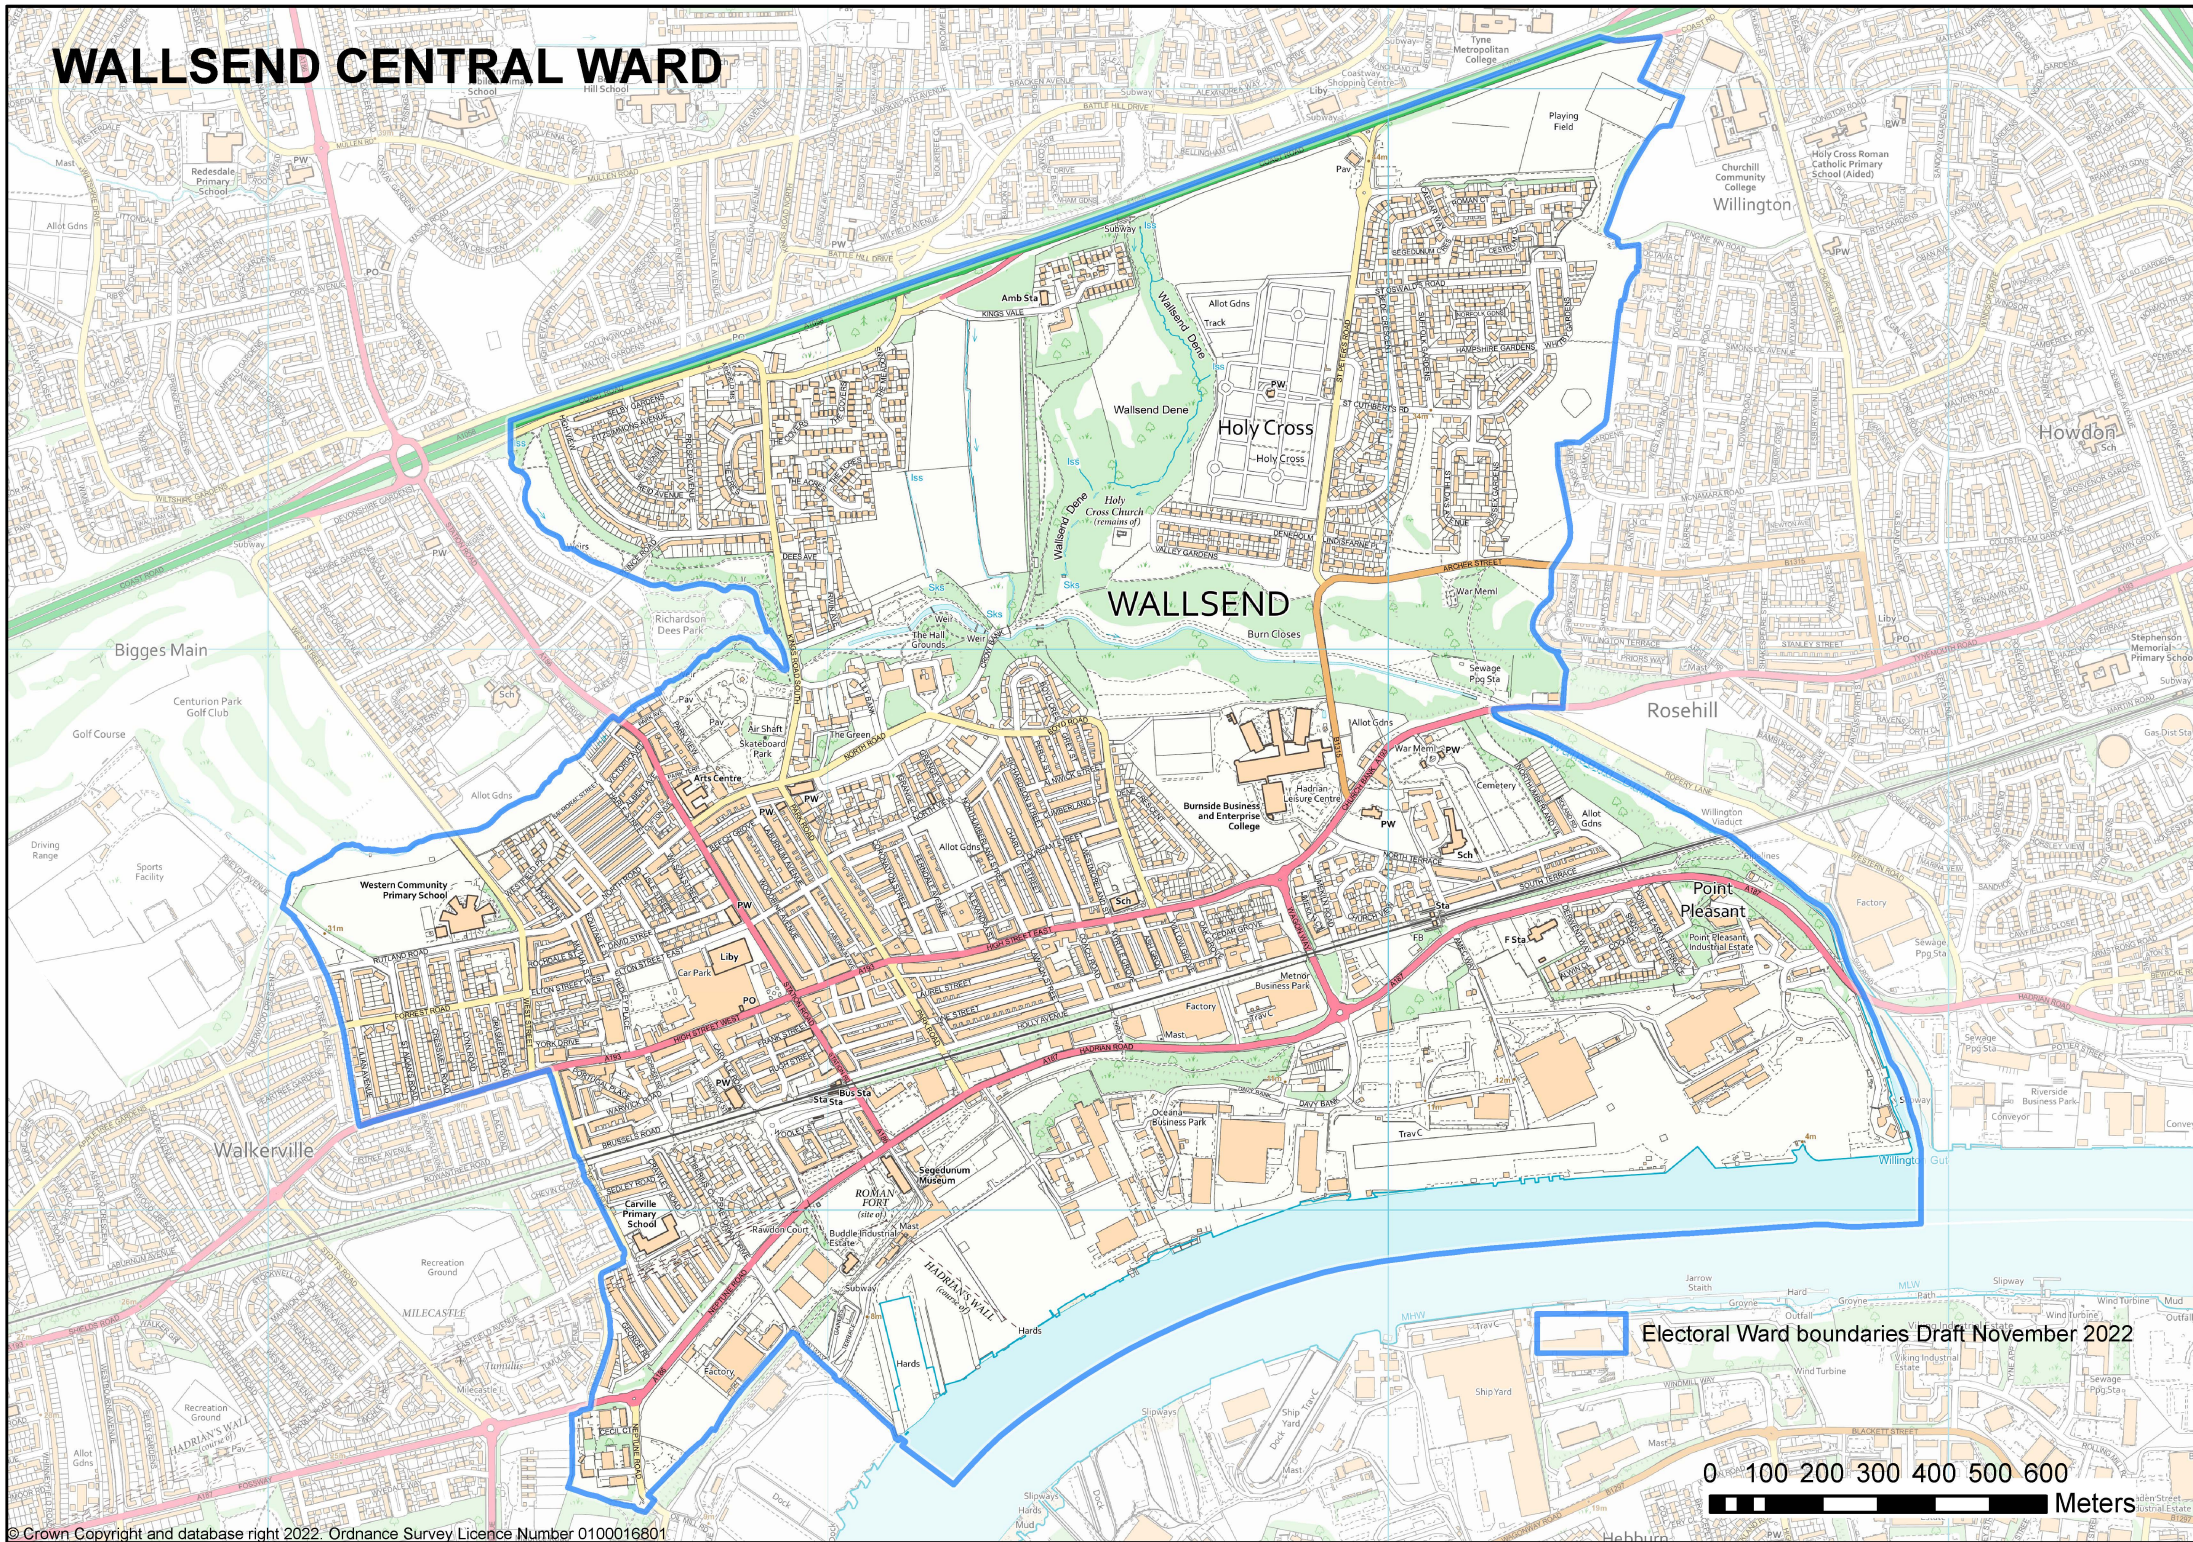

# WALLSEND CENTRAL WARD

Electoral Ward boundaries Draft November 2022

0 100 200 300 400 500 600

Meters